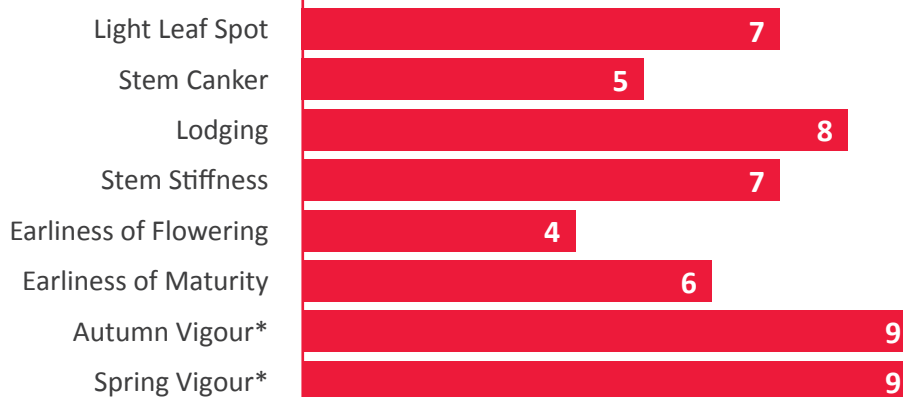

ATOM

BREEDERS REFERENCE: LE23/479 TRIAL STATUS: NATIONAL LISTED

An exciting new variety fully loaded with traits

FULLY LOADED HYBRID

KEY STRENGTHS

Exceptional autumn and spring vigour

CSFB resilience characteristics

High oil content

	ATOM	LG Armada	Ambassador
GROSS OUTPUT			
UK	102	103	101
East/ West	103	104	102
North	100	101	98
Lodging Resistance	8	8	8
Stem Stiffness	7	8	7
Plant Height (cm)	164	154	152
Earliness of Flowering	4	3	5
Earliness of Maturity	6	6	7
Pod Shatter Resistance	R	R	R
Oil Content (@ 9% moisture)	46.4	46.9	46.2

AGRONOMIC PROFILE

Variety not made AHDB RL. On the 1-9 scales, high figures indicate that a variety shows the character to a high degree (e.g. high resistance). () = limited data. Agronomic features marked with * are breeders perspective.