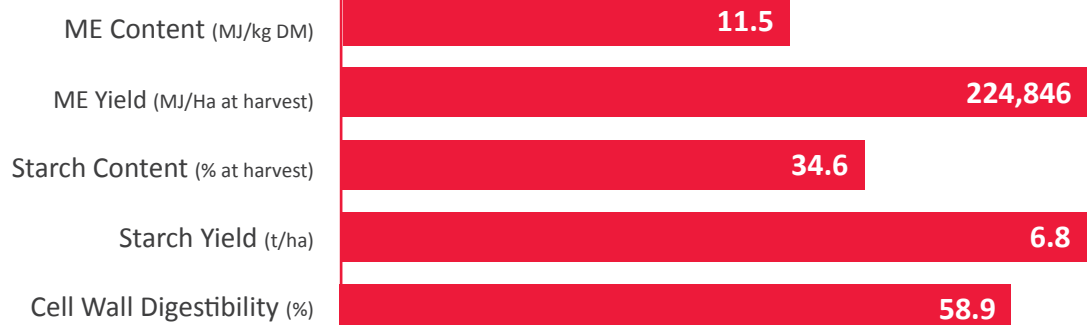

Top variety for ME yield

Very high DM yield

High starch yields

Excellent standing power

Forage

Anaerobic Digestion

AGRONOMIC DATA

QUALITY DATA

Data Source: Limagrain estimated positions on BSPB/NIAB Descriptive List 2026. On the 1-9 scales, high figures (e.g. above 7.0) indicate strength in this character.

Limagrain Field Seeds, Rothwell, Market Rasen, Lincolnshire, LN7 6DT