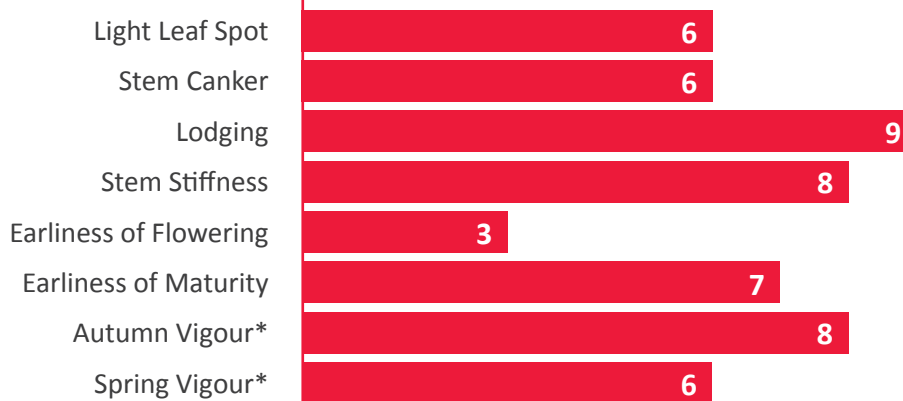

## KEY STRENGTHS

Very strong autumn vigour and good winter hardiness

Strong performance against mainstream varieties in both LG and Independent trials

Fully loaded with POSH and TuYV resistance

	LG ANARION	Crome	Aurelia
<b>GROSS OUTPUT</b> LG Internal Trials (3 trials over 3 years)	96	92	97

## AGRONOMIC PROFILE

Data from Internal Trials. On the 1-9 scales, high figures indicate that a variety shows the character to a high degree (e.g. high resistance). (.) = limited data. Agronomic features marked with \* are breeders perspective.