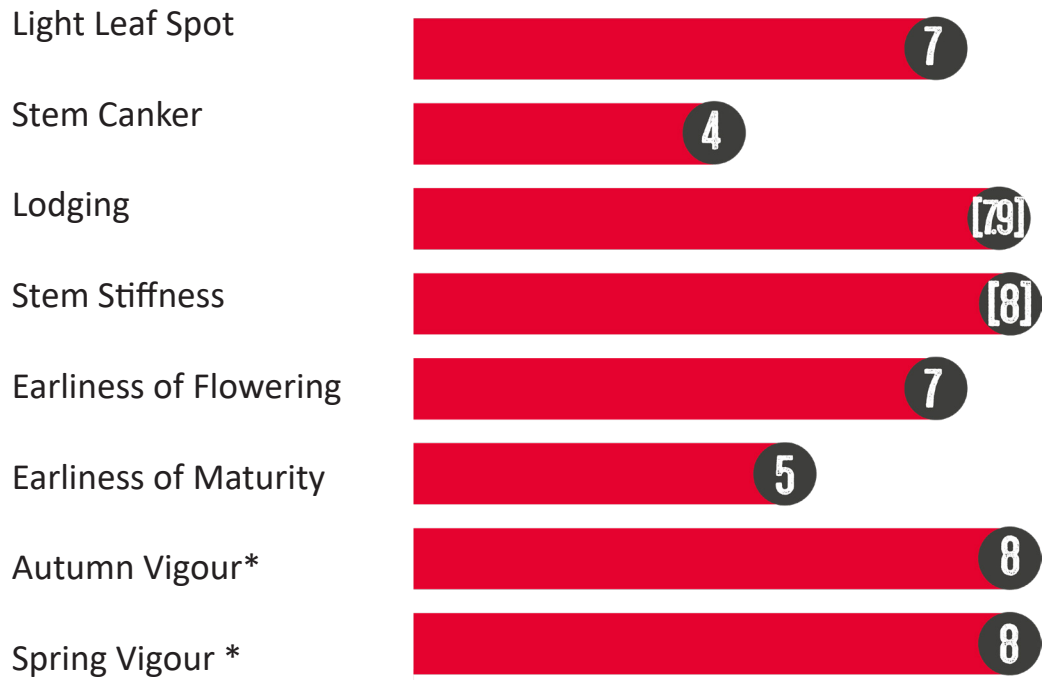

Data from the AHDB Oilseed Rape Recommended List 2025/26. On the 1-9 scales, high figures indicate that a variety shows the character to a high degree (e.g. high resistance). [] = limited data. Agronomic features marked with * are breeders perspective.

LG WAGNER

BREEDERS REFERENCE: LE19/428 TRIAL STATUS: RECOMMENDED NORTH

HIGH YIELDING AND HARDY HYBRID VARIETY WITH A GROWTH HABIT SUITED TO CHALLENGING GROWING CONDITIONS

FULLY LOADED HYBRID

AGRONOMIC PROFILE

Data from the AHDB Oilseed Rape Recommended List 2025/2026. On the 1-9 scales, high figures indicate that a variety shows the character to a high degree (e.g. high resistance). [] = limited data. Agronomic features marked with * are breeders perspective.