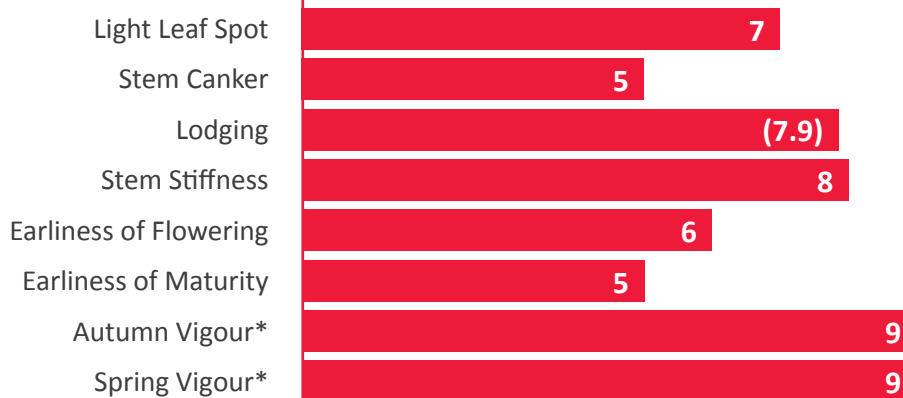

# LG AVENGER

BREEDERS REFERENCE: LE21/446 TRIAL STATUS: RECOMMENDED NORTH

The world's highest yielding oilseed rape variety

FULLY LOADED HYBRID

## KEY STRENGTHS

Flea beetle resilience characteristics

Exceptional autumn and spring vigour

Fully loaded with traits and high oil content

	LG AVENGER	Murray	Dolphin
<b>GROSS OUTPUT</b>			
UK	<b>102</b>	101	100
East/ West	<b>102</b>	101	101
North	<b>103</b>	99	97
Lodging Resistance	<b>(7.9)</b>	(8)	(8)
Stem Stiffness	<b>8</b>	8	9
Plant Height (cm)	<b>166</b>	160	152
Earliness of Flowering	<b>6</b>	7	7
Earliness of Maturity	<b>5</b>	4	4
Pod Shatter Resistance	<b>R</b>	-	-
Oil Content (@ 9% moisture)	<b>46.5</b>	45.2	46.9

## AGRONOMIC PROFILE

Data from the AHDB Oilseed Rape Recommended List 2026/2027. On the 1-9 scales, high figures indicate that a variety shows the character to a high degree (e.g. high resistance). ( ) = limited data. Yield figures for regions where the variety is not recommended are provided for information only and are indicated in italics. Agronomic features marked with \* are breeders perspective.