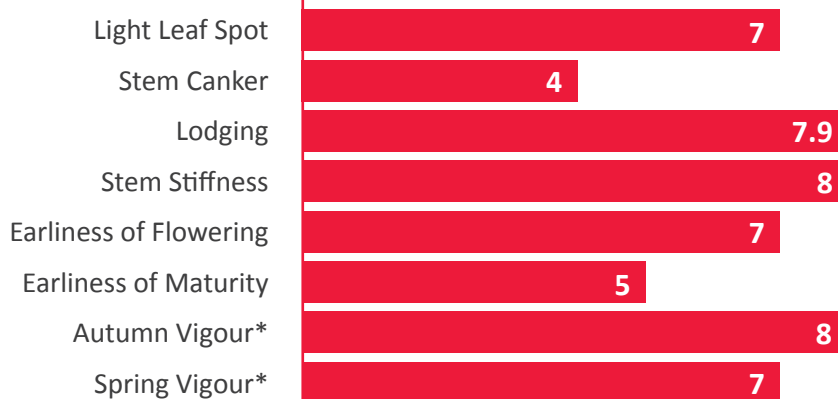

.....

Remarkably consistent over many years

.....

Strong early vigour and a growth habit suited to a wide sowing window

	AURELIA	Ambassador	Attica
GROSS OUTPUT			
UK	98	99	99
East/ West	98	99	98
North	100	98	100
Lodging Resistance	7.9	7.9	(7.9)
Stem Stiffness	8	8	8
Plant Height (cm)	151	156	159
Earliness of Flowering	7	7	7
Earliness of Maturity	5	6	5
Pod Shatter Resistance	R	R	R
Oil Content (@ 9% moisture)	45.5	45.4	45.6

AGRONOMIC PROFILE

Variety not made AHDB RL. On the 1-9 scales, high figures indicate that a variety shows the character to a high degree (e.g. high resistance). () = limited data. Agronomic features marked with * are breeders perspective.