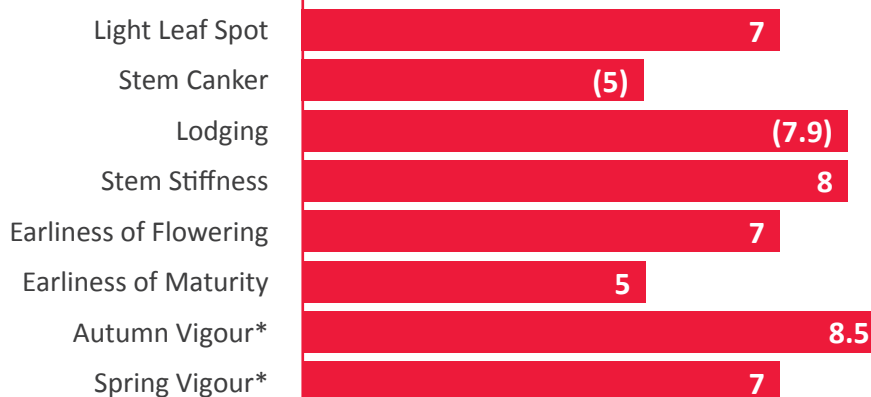

ATTICA

BREEDERS REFERENCE: LE19/419 TRIAL STATUS: NATIONAL LISTED

High yielding and consistent fully loaded hybrid which delivers on farm

FULLY LOADED HYBRID

KEY STRENGTHS

Wide sowing window offers flexibility

Strong autumn and spring vigour

Consistent performances across seasons and regions

	ATTICA	Ambassador	Aurelia
GROSS OUTPUT			
UK	99	99	98
East/ West	98	99	98
North	100	98	100
Lodging Resistance	(7.9)	7.9	7.9
Stem Stiffness	8	8	8
Plant Height (cm)	159	156	151
Earliness of Flowering	7	7	7
Earliness of Maturity	5	6	5
Pod Shatter Resistance	R	R	R
Oil Content (@ 9% moisture)	45.6	45.4	45.5

AGRONOMIC PROFILE

Variety not made AHDB RL. On the 1-9 scales, high figures indicate that a variety shows the character to a high degree (e.g. high resistance). () = limited data. Agronomic features marked with * are breeders perspective.