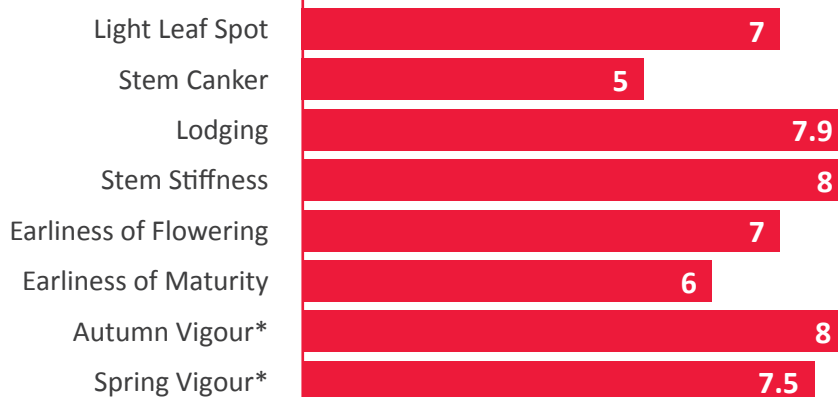

AMBASSADOR

BREEDERS REFERENCE: LE16/319 TRIAL STATUS: NATIONAL LISTED

Proven on farms and the benchmark for OSR performance across Europe

FULLY LOADED HYBRID

KEY STRENGTHS

Wide sowing window offers flexibility on farm

Very good autumn and spring vigour

Robust hybrid with proven performances across seasons and regions

	AMBASSADOR	Aurelia	Turing
GROSS OUTPUT			
UK	99	98	103
East/ West	99	98	103
North	98	100	102
Lodging Resistance	7.9	7.9	8
Stem Stiffness	8	8	8
Plant Height (cm)	156	151	152
Earliness of Flowering	7	7	8
Earliness of Maturity	6	5	5
Pod Shatter Resistance	R	R	–
Oil Content (@ 9% moisture)	45.4	45.5	45

AGRONOMIC PROFILE

Variety not made AHDB RL. On the 1-9 scales, high figures indicate that a variety shows the character to a high degree (e.g. high resistance). () = limited data. Agronomic features marked with * are breeders perspective.