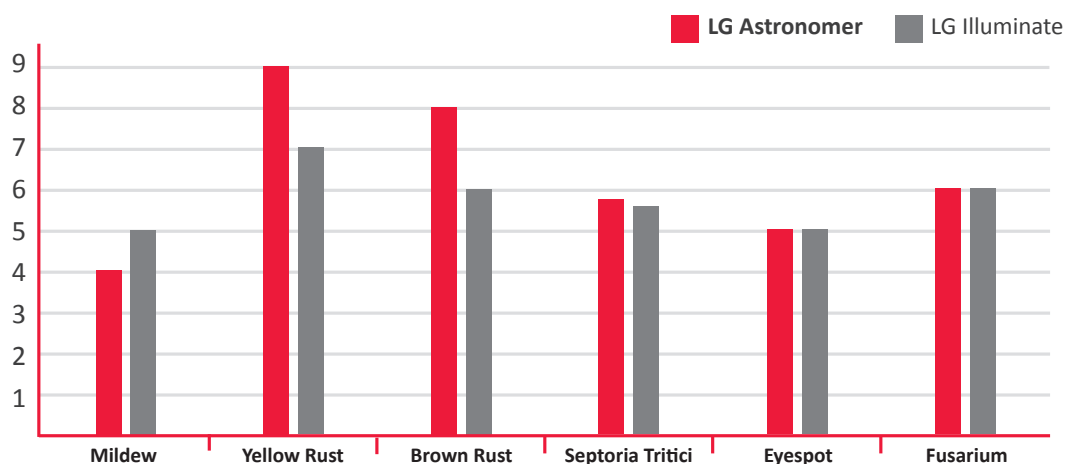

Biscuit variety with distilling quality

UKFM GROUP 3

OWBM

	LG ASTRONOMER	LG Illuminate
YIELD (% of treated control)		
UK	97	97
East	97	97
West	97	98
North	98	101
Untreated (% of treated control)	83	80

DISEASE RESISTANCE

LG ASTRONOMER

BREEDERS REFERENCE: LGWU143 TRIAL STATUS: UK RECOMMENDED PARENTAGE: (COUGAR X LEEDS) X BRITANNIA

One of the most complete agronomic packages available in a winter wheat variety, combined with market opportunities for biscuit and distilling

WINTER WHEAT

AGRONOMIC PROFILE

	LG ASTRONOMER	LG Illuminate
GRAIN QUALITY		
Specific Weight (kg/hl)	78.2	77.1
Protein Content (%)	11.2	11.0
Hagberg Falling Number	241	257
Resistance to Sprouting (1-9)	7	[6]