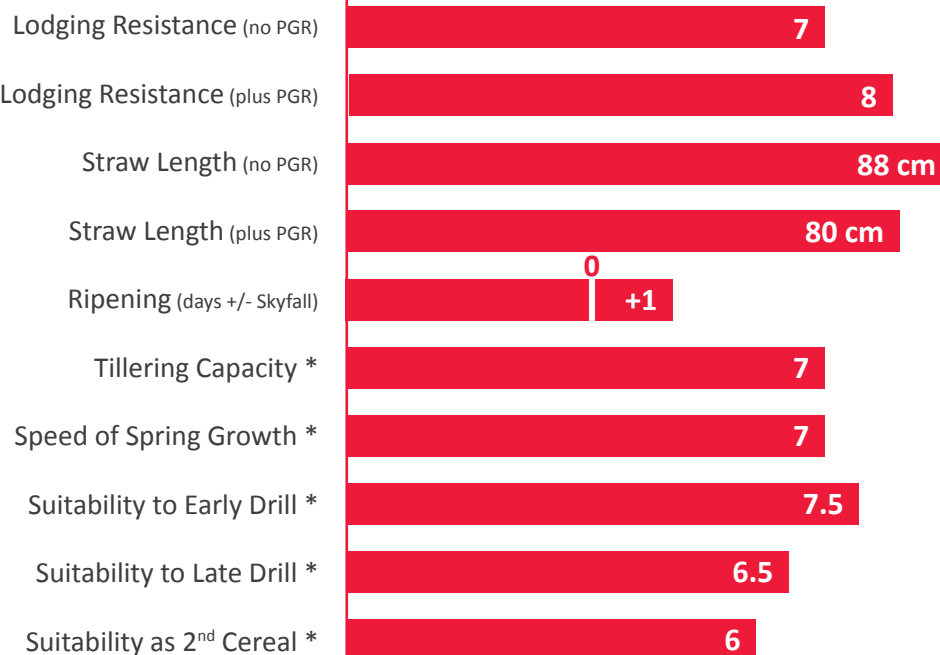

WINTER WHEAT

KEY STRENGTHS

Exceptional all-round agronomic package

Stiff strawed variety with excellent rust resistance

High Specific Weight of 78.2 kg/hl

Good agronomic attributes and performance for the earlier drilling slot

Biscuit variety with distilling quality

UKFM GROUP 3

OWBM

	LG ASTRONOMER	LG Illuminate
YIELD (% of treated control)		
UK	97	97
East	97	97
West	97	98
North	98	101
Untreated (% of treated control)	83	80

DISEASE RESISTANCE

LG ASTRONOMER

BREEDERS REFERENCE: LGWU143 TRIAL STATUS: UK RECOMMENDED PARENTAGE: (COUGAR X LEEDS) X BRITANNIA

One of the most complete agronomic packages available in a winter wheat variety, combined with market opportunities for biscuit and distilling

WINTER WHEAT

AGRONOMIC PROFILE

	LG ASTRONOMER	LG Illuminate
GRAIN QUALITY		
Specific Weight (kg/hl)	78.2	77.1
Protein Content (%)	11.2	11.0
Hagberg Falling Number	241	257
Resistance to Sprouting (1-9)	7	[6]