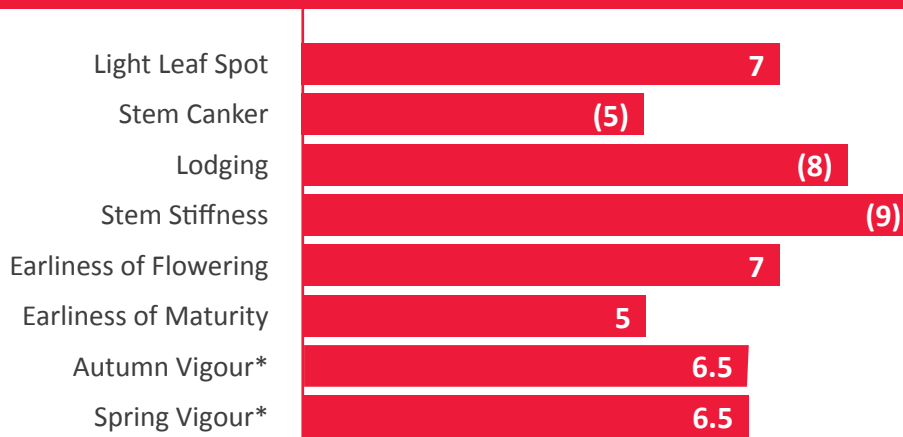

# AMARONE

BREEDERS REFERENCE: LEL10/416 TRIAL STATUS: NATIONAL LISTED

Consistently performing variety with TuYV resistance

FULLY LOADED HYBRID

## KEY STRENGTHS

Proven on-farm variety

Very strong LLS resistance

Short stiff-stemmed variety

	AMARONE	Tom	Pi Pinnacle
<b>GROSS OUTPUT</b>			
UK	94	97	97
East/ West	(93)	97	97
North	95	98	98
Lodging Resistance	(8)	(8)	8
Stem Stiffness	(9)	9	8
Plant Height (cm)	147	152	158
Earliness of Flowering	7	7	5
Earliness of Maturity	5	5	5
Pod Shatter Resistance	-	-	-
Oil Content (@ 9% moisture)	45	45.9	45.1

## AGRONOMIC PROFILE

Variety not made AHDB RL. On the 1-9 scales, high figures indicate that a variety shows the character to a high degree (e.g. high resistance). ( ) = limited data. Agronomic features marked with \* are breeders perspective.