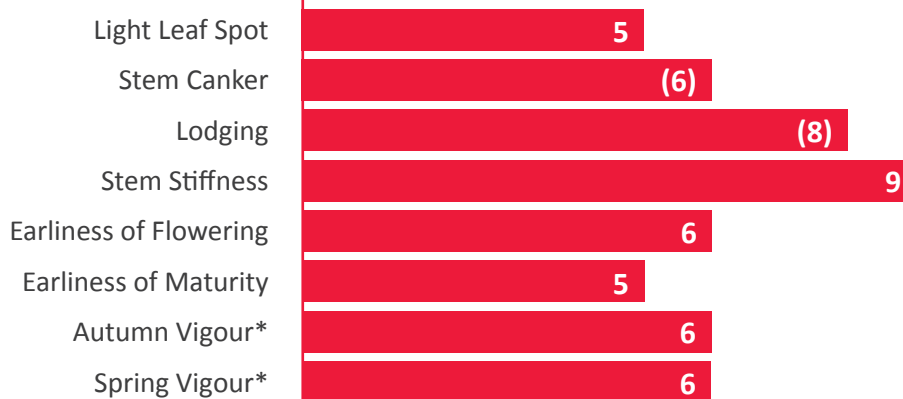

## KEY STRENGTHS

Proven on farm variety

Growth habit ideal for those who drill early

Short stiff-stemmed variety

	ACACIA	Tom	Pi Pinnacle
<b>GROSS OUTPUT</b>			
UK	94	97	97
East/ West	94	97	97
North	94	98	98
Lodging Resistance	(8)	(8)	8
Stem Stiffness	9	9	8
Plant Height (cm)	148	152	158
Earliness of Flowering	6	7	5
Earliness of Maturity	5	5	5
Pod Shatter Resistance	-	-	-
Oil Content (@ 9% moisture)	45.5	45.9	45.1

## AGRONOMIC PROFILE

Variety not made AHDB RL. On the 1-9 scales, high figures indicate that a variety shows the character to a high degree (e.g. high resistance). ( ) = limited data. Agronomic features marked with \* are breeders perspective.